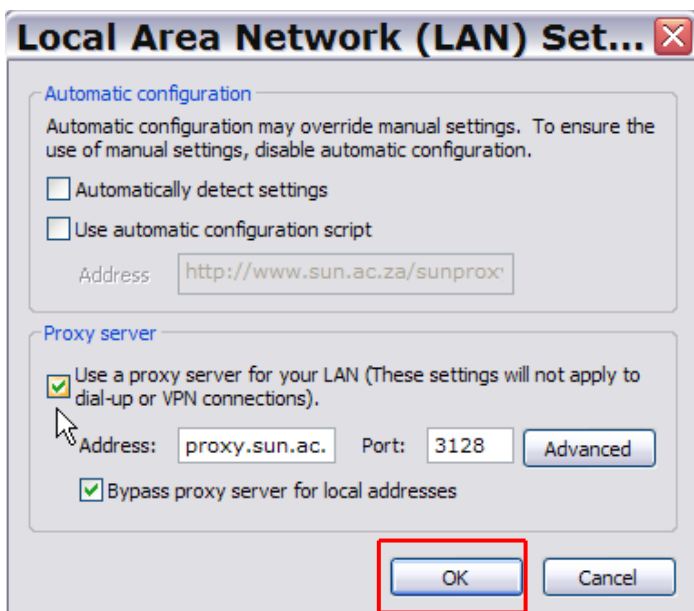

This option allows user **free on-campus** access to the library's **subscription** electronic resources (no INETKEY):

- ✓ Automatically detect settings
- ✓ Use automatic configuration script

Type in following Address:
http://www.sun.ac.za/sunproxy.pac

2. Vir **binne-kampus** toegang tot *gratis proewe 'trials'* vir titels waarop die biblioteek nie ingeteken is nie, moet die LAN settings as volg verander word (INETKEY word benodig):

For **on-campus** access to *free trials* to which the library does not subscribe, the LAN settings should be changed to the following (INETKEY required):