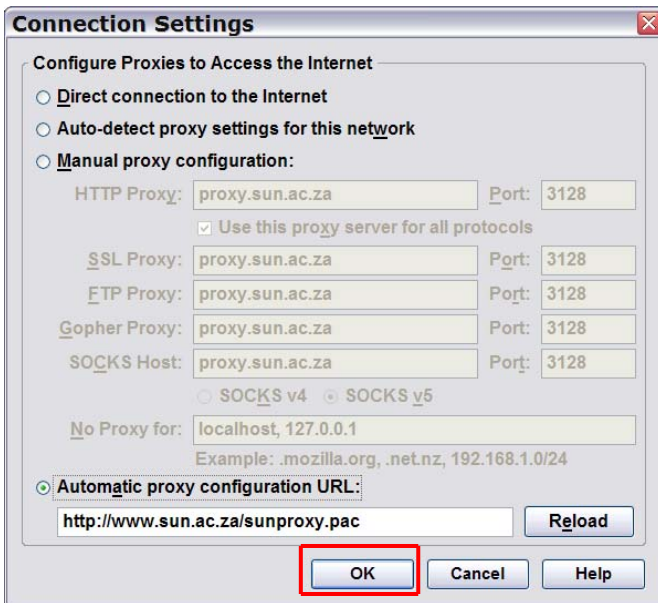

Please note:

The recommended browsers for e-resources service are [Internet Explorer 6/7](#) and [Opera 8/9](#). A successful experience with other browsers, including [Mozilla Firefox](#) and [Safari](#), may vary.

MOZILLA FIREFOX

Click on: **Tools, Advanced, Network, Settings**

1. Hierdie opstelling bied gebruiker **gratis binne-kampus** toegang tot die biblioteek se **subskripsie** elektroniese bronne (geen INETKEY):

This option allows user **free on-campus** access to the library's **subscription** electronic resources (no INETKEY):