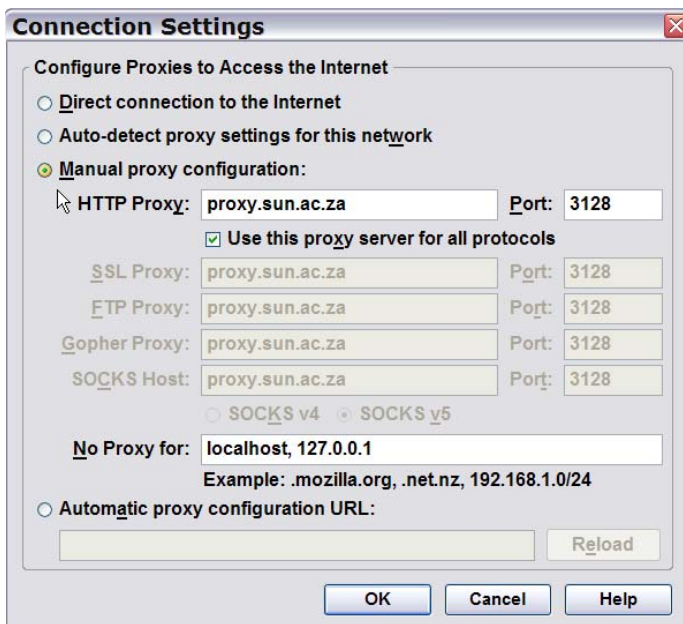

✓ Automatic proxy configuration URL

Type in following Address:

<http://www.sun.ac.za/sunproxy.pac>

2. Vir binne-kampus toegang tot gratis proewe 'trials' vir titels waarop die biblioteek nie ingeteken is nie, moet die LAN settings as volg verander word (INETKEY word benodig):

For on-campus access to free trials to which the library does not subscribe, the LAN settings should be changed to the following (INETKEY required):